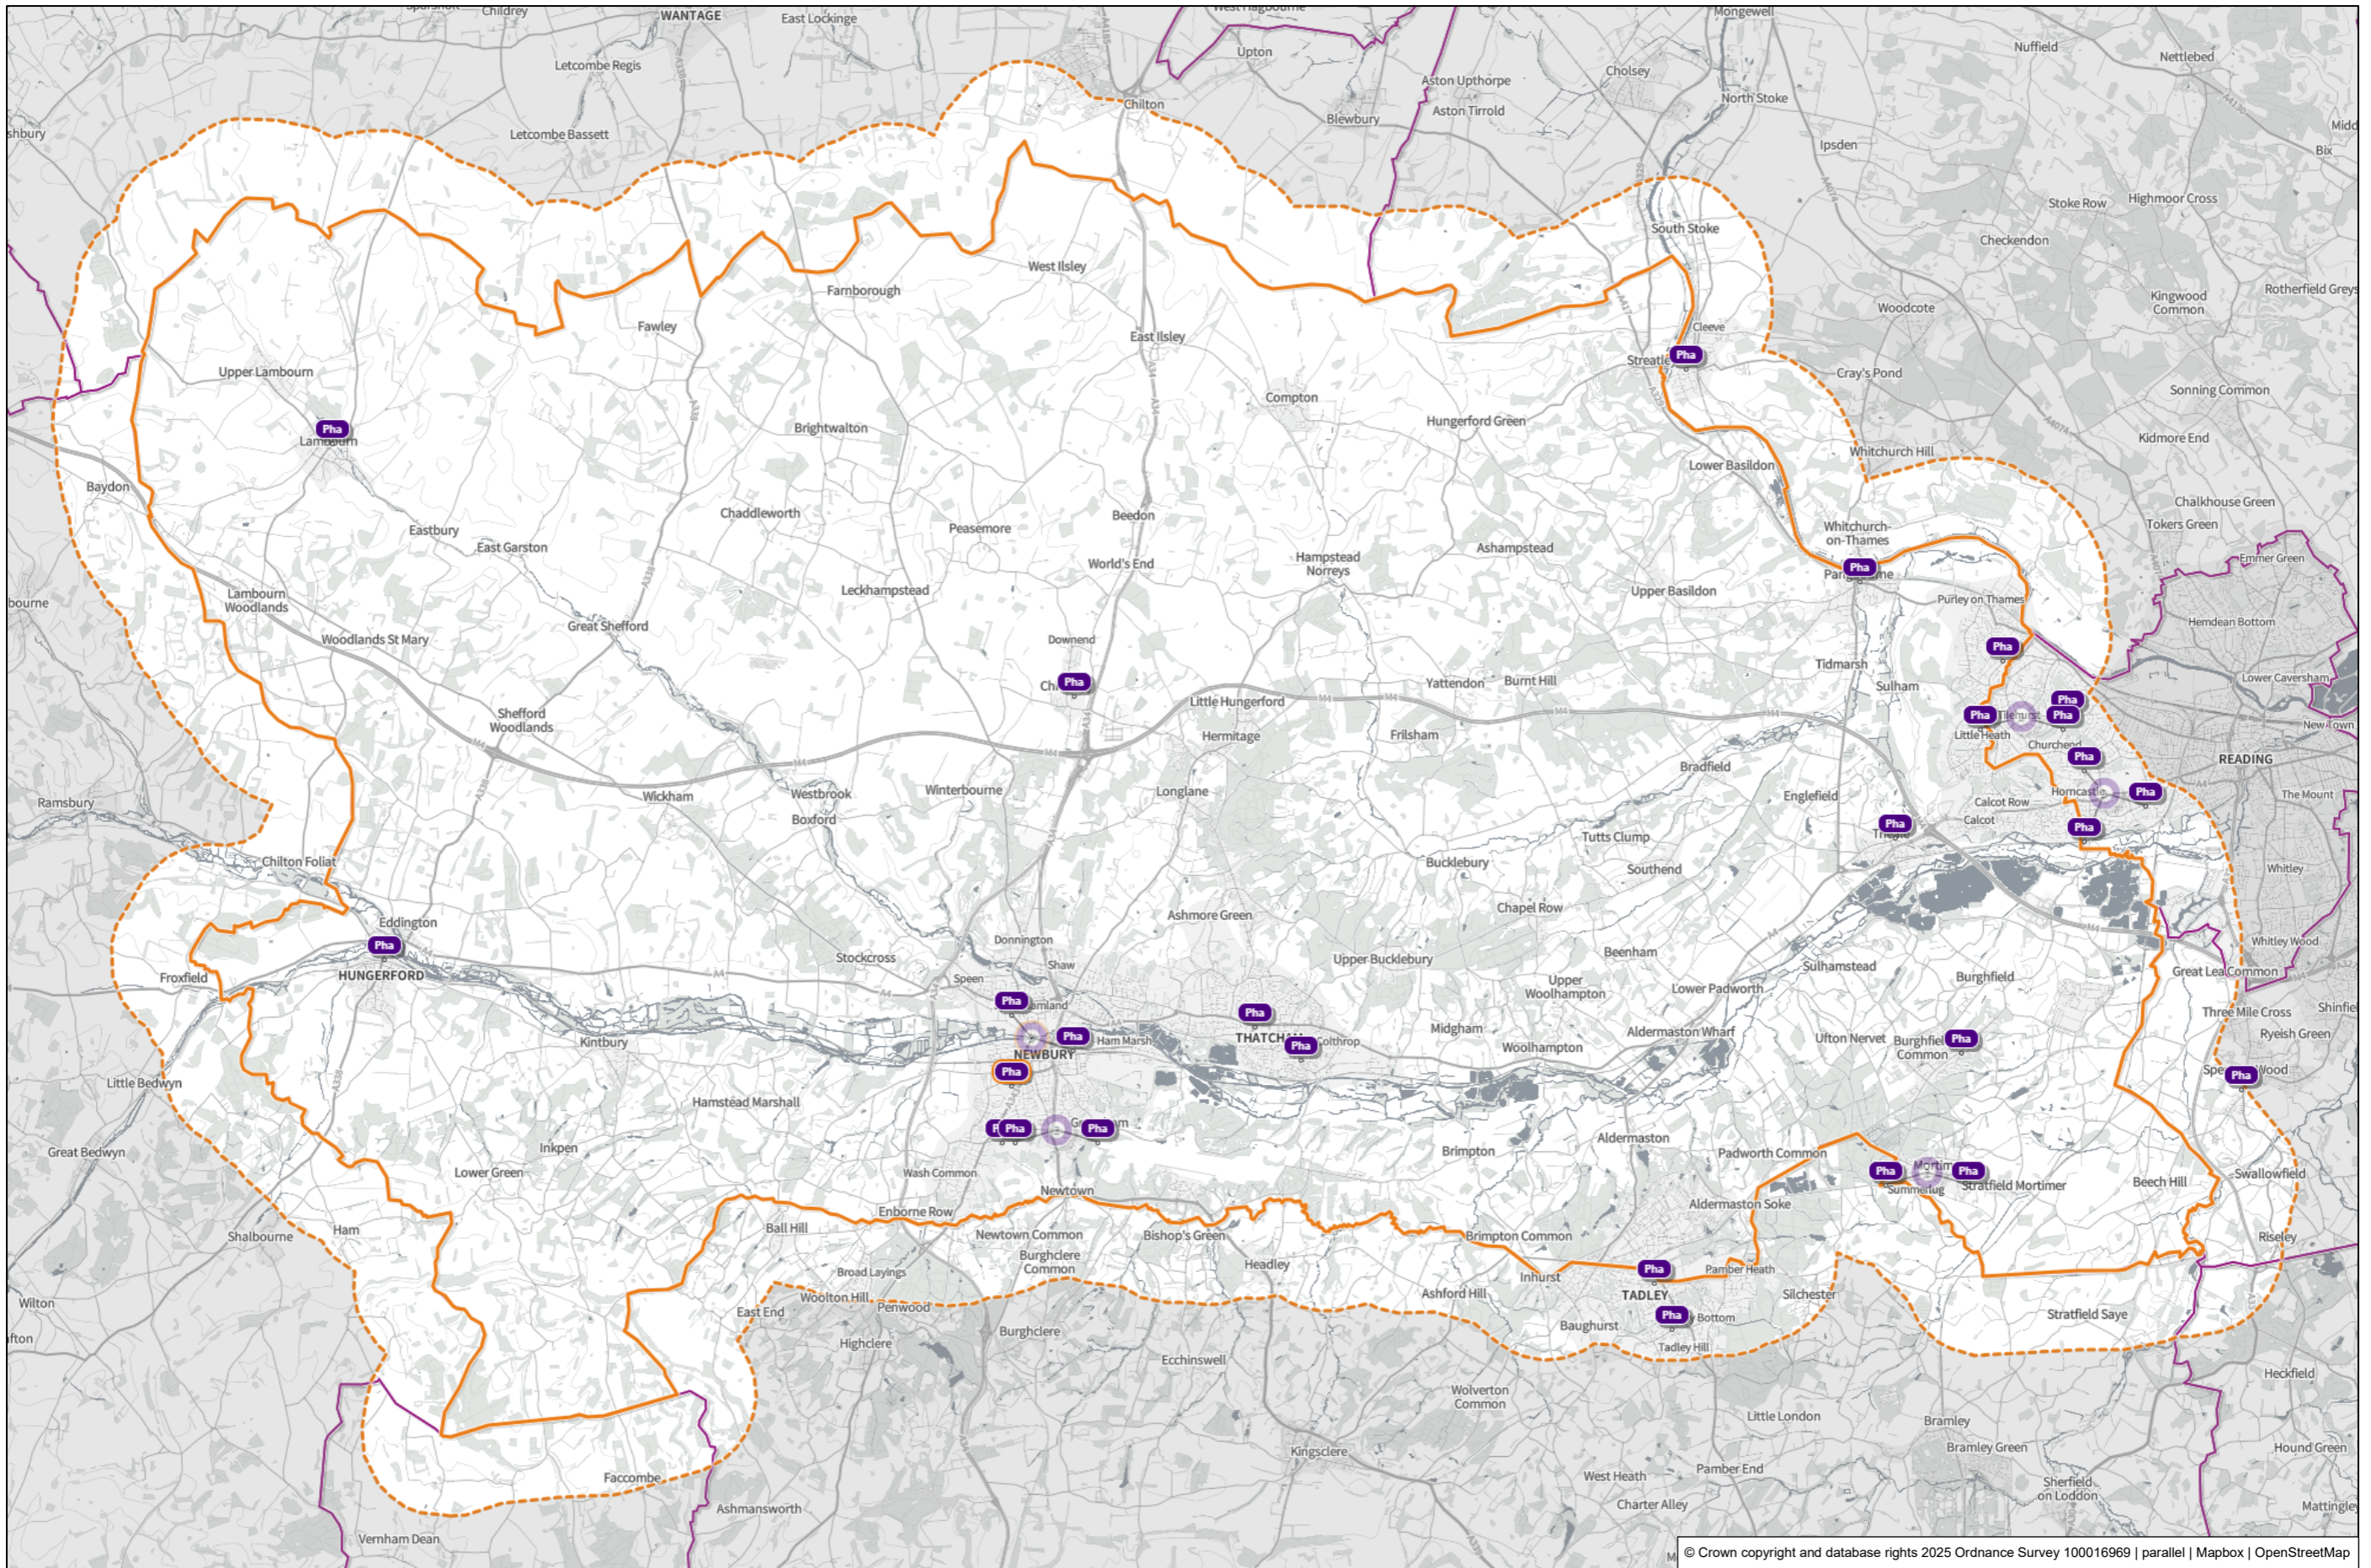

Community Pharmacies in West Berkshire and within 1 mile of the district's boundaries (correct as of 2 December 2025)

List of pharmacies in West Berkshire

Pharmacy	Address	Ward
Boots the Chemists	125 High Street, Hungerford	Hungerford & Kintbury
Boots the Chemists	4-5 Northbrook Street, Newbury	Newbury Central
Boots the Chemists	Unit 13 Newbury Retail Park, Pinchington Lane, Newbury	Newbury Greenham
Burghfield Pharmacy	Reading Road, Burghfield Common, Reading	Burghfield & Mortimer
Day Lewis Pharmacy	Ground Floor Unit, Access House, Strawberry Hill Rd, Newbury	Newbury Central
Downland Pharmacy	East Lane, Chieveley, Newbury	Chieveley & Cold Ash
Halo Pharmacy	3-5 Crown Mead, Bath Road, Thatcham	Thatcham Central
Kamson's Pharmacy	27 High Street, Theale, Reading	Theale
Lambourn Pharmacy	The Broadway, Lambourn	Lambourn
Medwell Chemist	61 Bartholomew Street, Newbury	Newbury Central
Mortimer Pharmacy	72 Victoria Road, Mortimer, Reading	Burghfield & Mortimer
Overdown Pharmacy	5 The Colonnade, Overdown Road, Tilehurst, Reading	Tilehurst & Purley
Pangbourne Pharmacy	3 The Square, Pangbourne	Pangbourne
Tesco Pharmacy	Tesco Extra, Pinchington Lane, Newbury	Newbury Greenham
Thatcham Pharmacy	Unit 2 Burdwood Centre, Station Road, Thatcham	Thatcham Colthrop & Crookham
The Little Village Pharmacy	24 West End Road, Mortimer, Reading	Burghfield & Mortimer
Wash Common Pharmacy	Monks Lane, Newbury	Newbury Wash Common